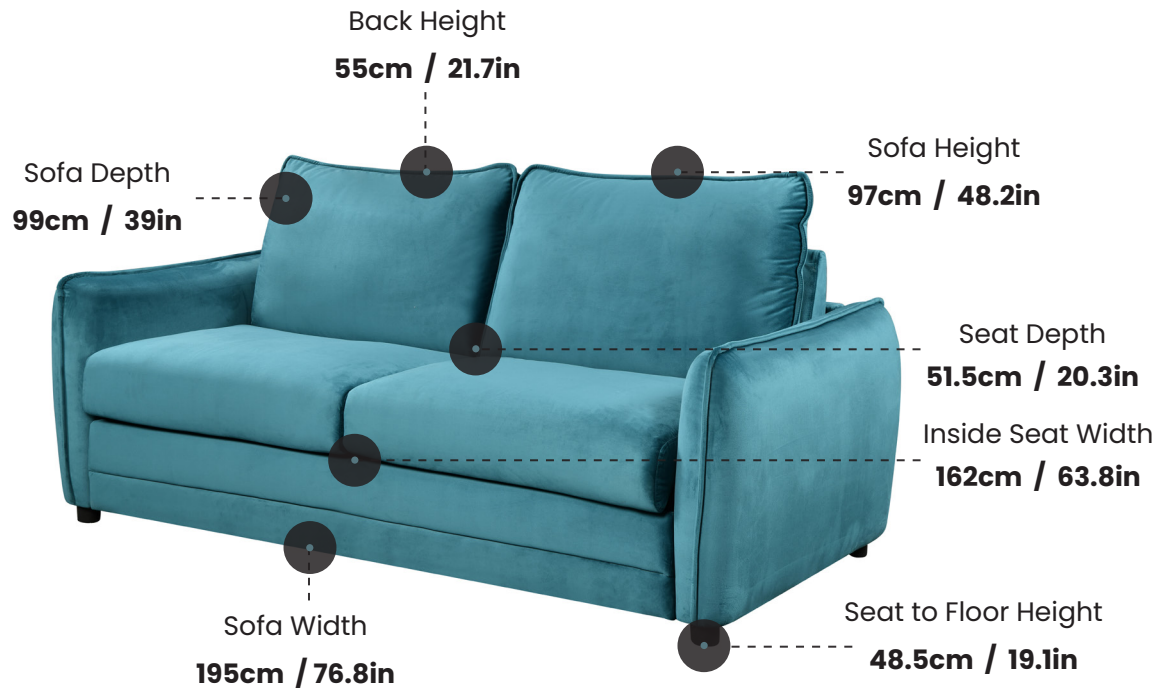

TITAN

2-Seater Sofa Bed

Ocean Blue Fabric

Cookie Fabric

Chocolate Fabric

Gross Weight: **104kg**
Net Weight: **97kg**

Frame: **Metal sofa bed mech with wood frame**
Filling: **Foam / Polyester Fibre / Pocket Spring**

Carton Dimensions: **H60 W195 D97cm**
User Weight Limit: **125kg Per Seat / 19.68 stone**