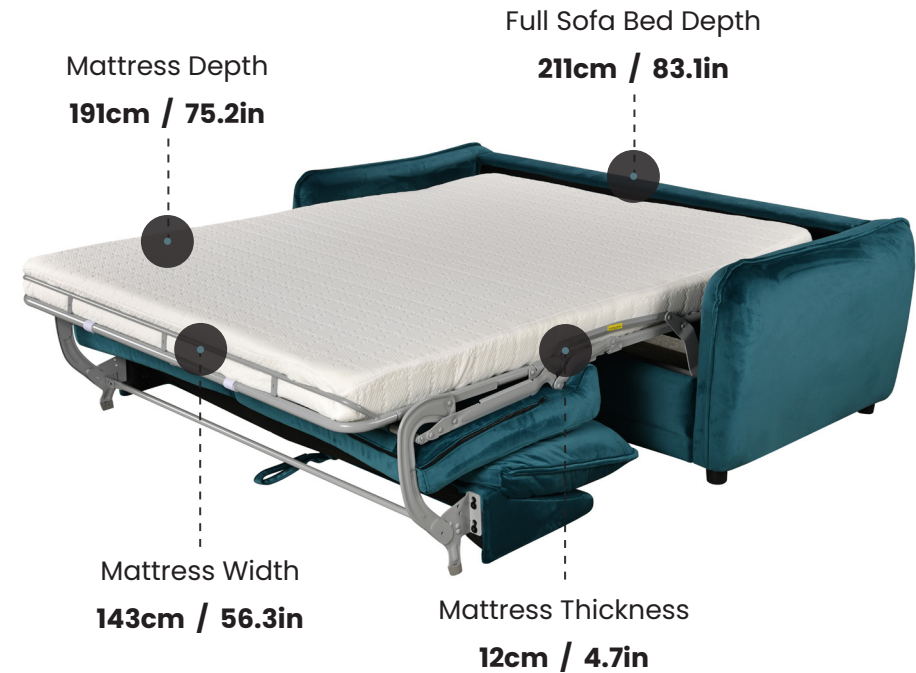

TITAN

2-Seater Sofa Bed

Ocean Blue Fabric

Cookie Fabric

Chocolate Fabric

Gross Weight: **104kg**
Net Weight: **97kg**

Frame: **Metal sofa bed mech with wood frame**
Filling: **Foam / Polyester Fibre / Pocket Spring**

Carton Dimensions: **H60 W195 D97cm**
User Weight Limit: **125kg Per Seat / 19.68 stone**